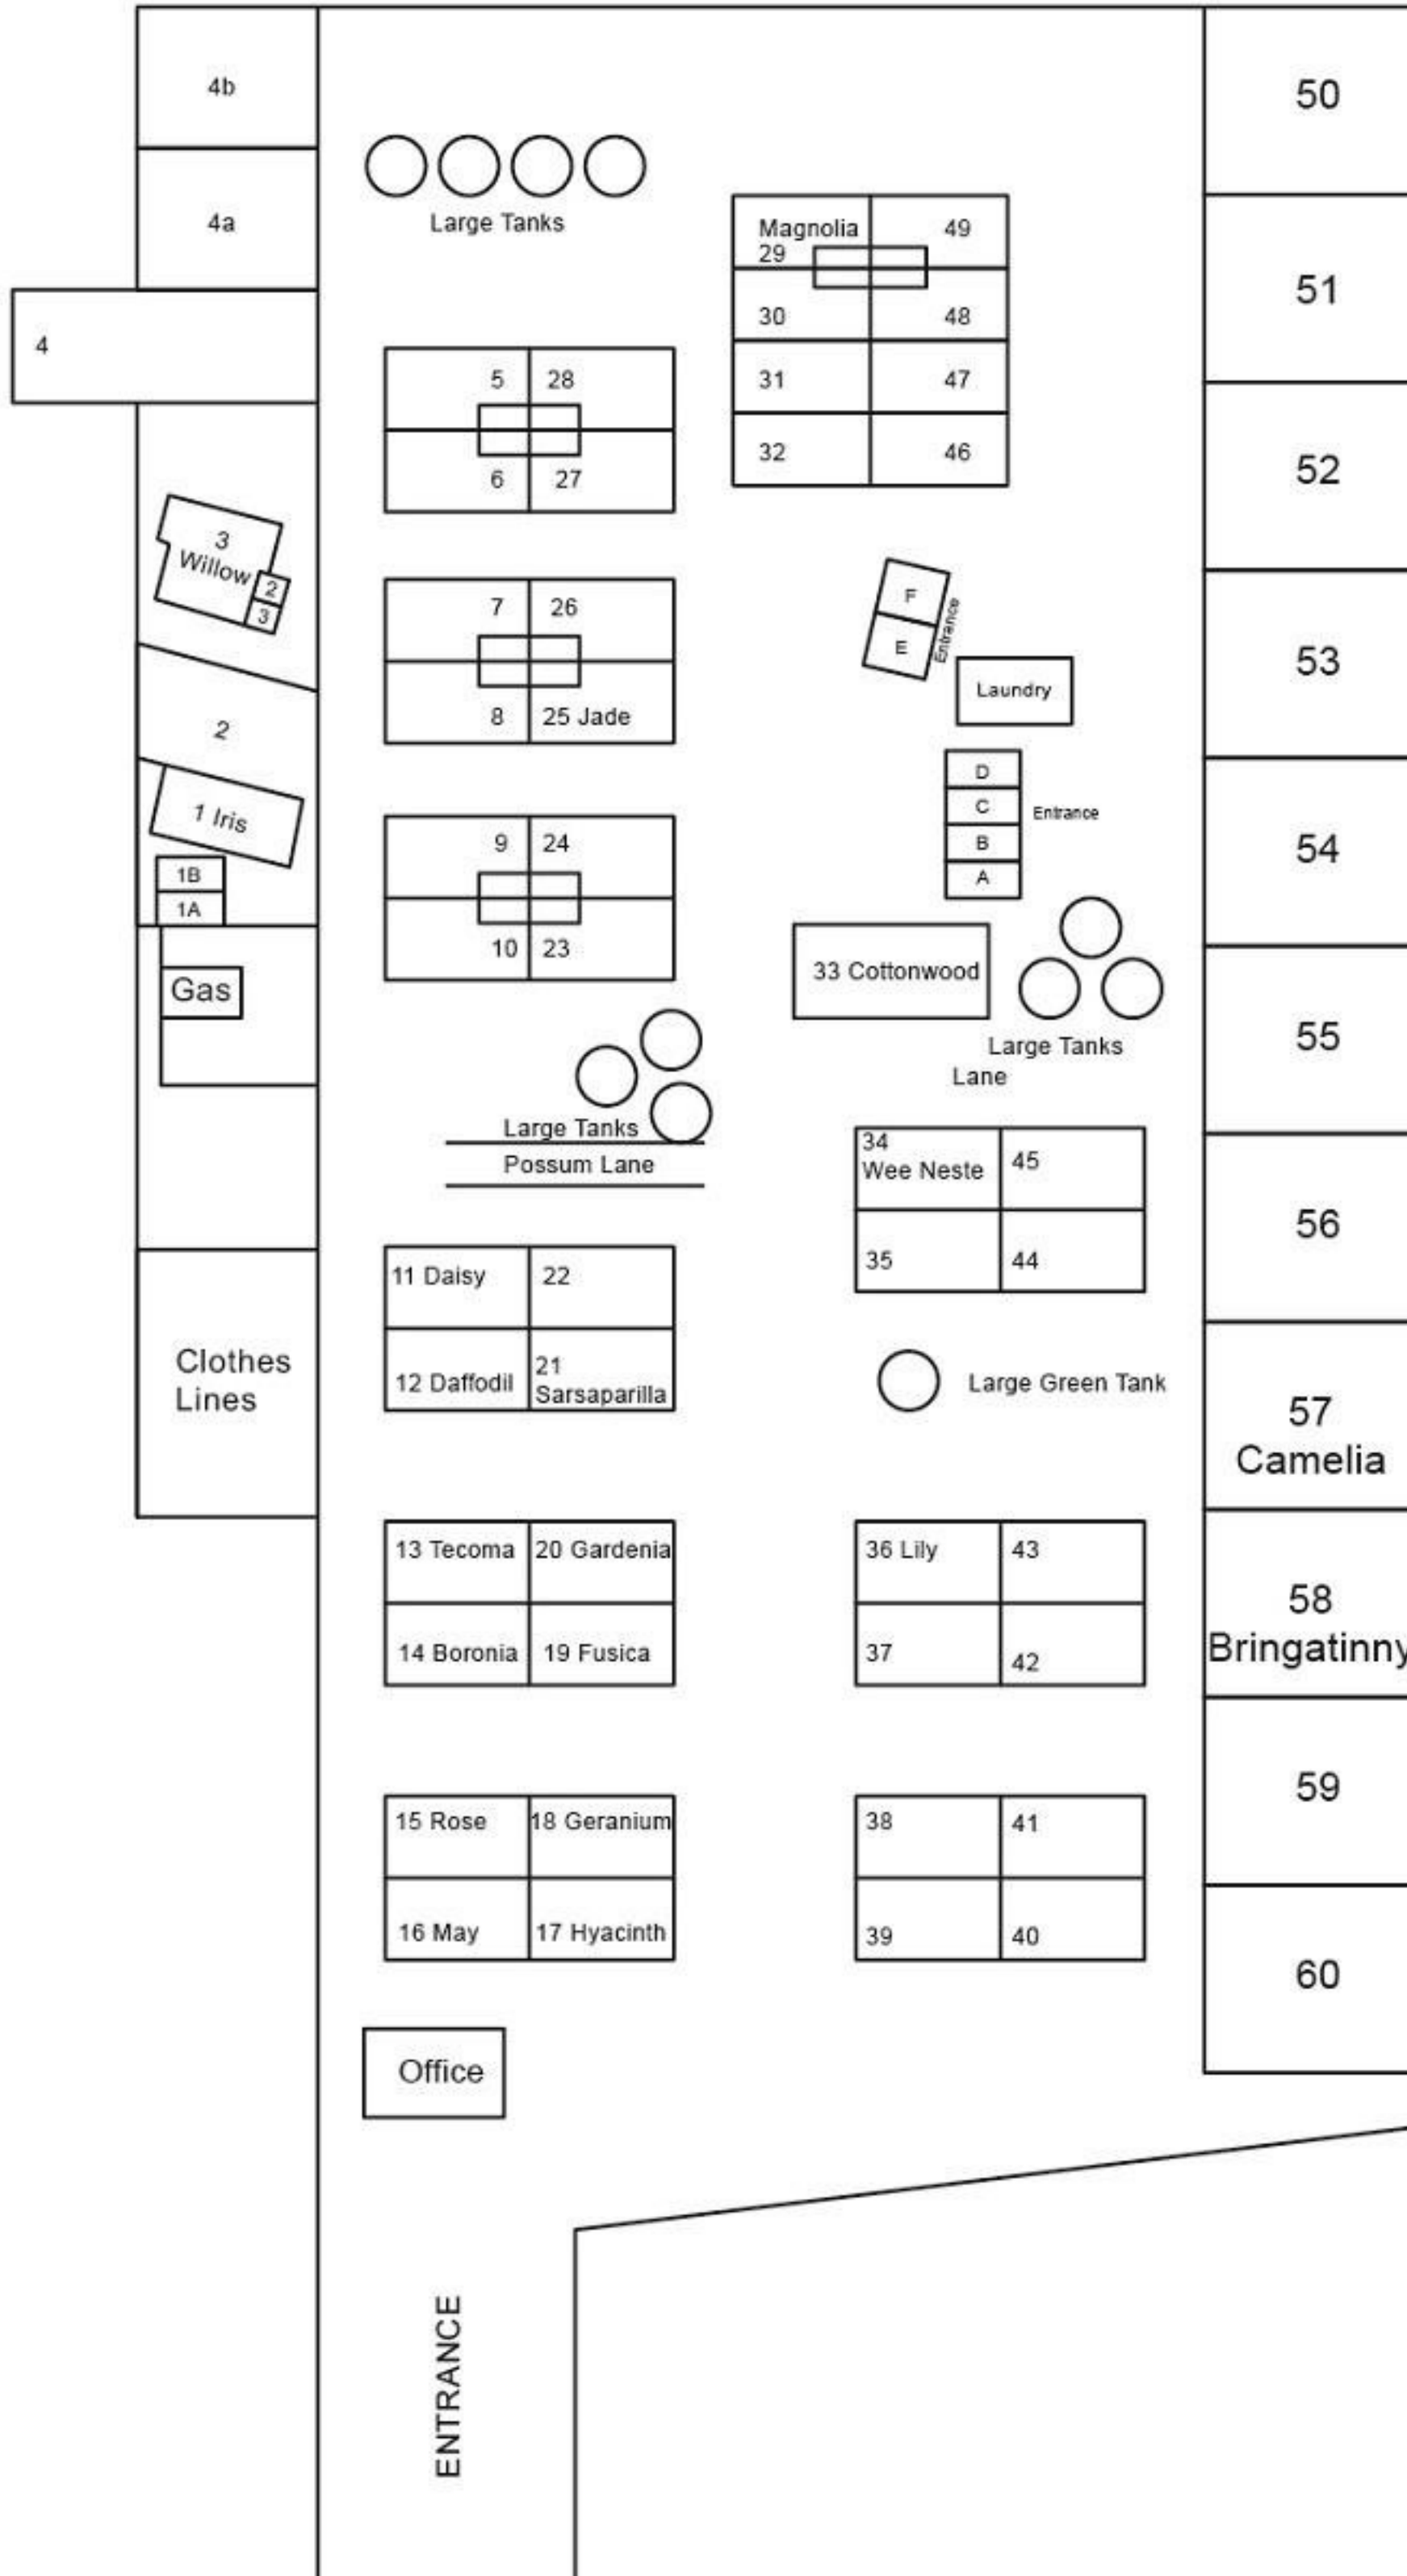

Everton Village

Ph: 5727 0365 or 0427 018 388

Site Map

Everton Shop
Ph: 5727 0255

For Guidance Only - Not to Scale

White Post Road